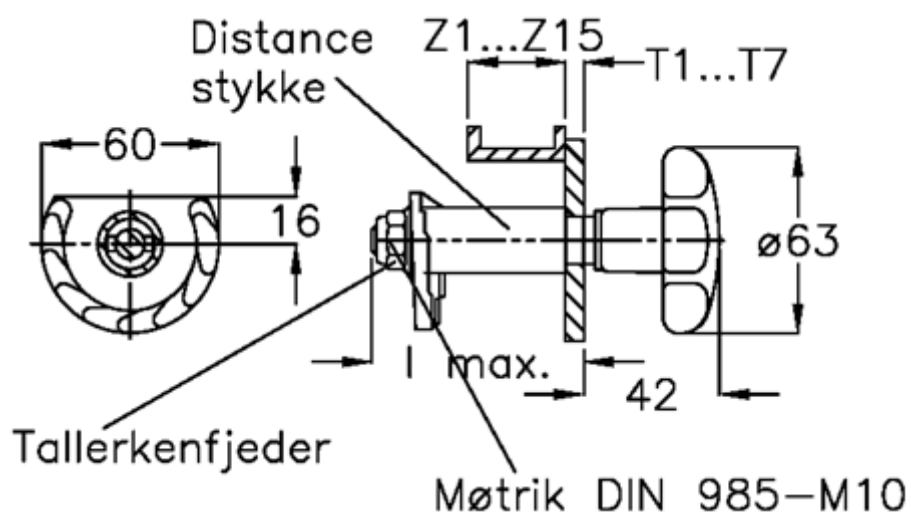

Data Sheet

Article number: 20894412

Description: E+G Door lock
GN 117-SG-T4-Z12

Measures

Cam thickness = 33-42